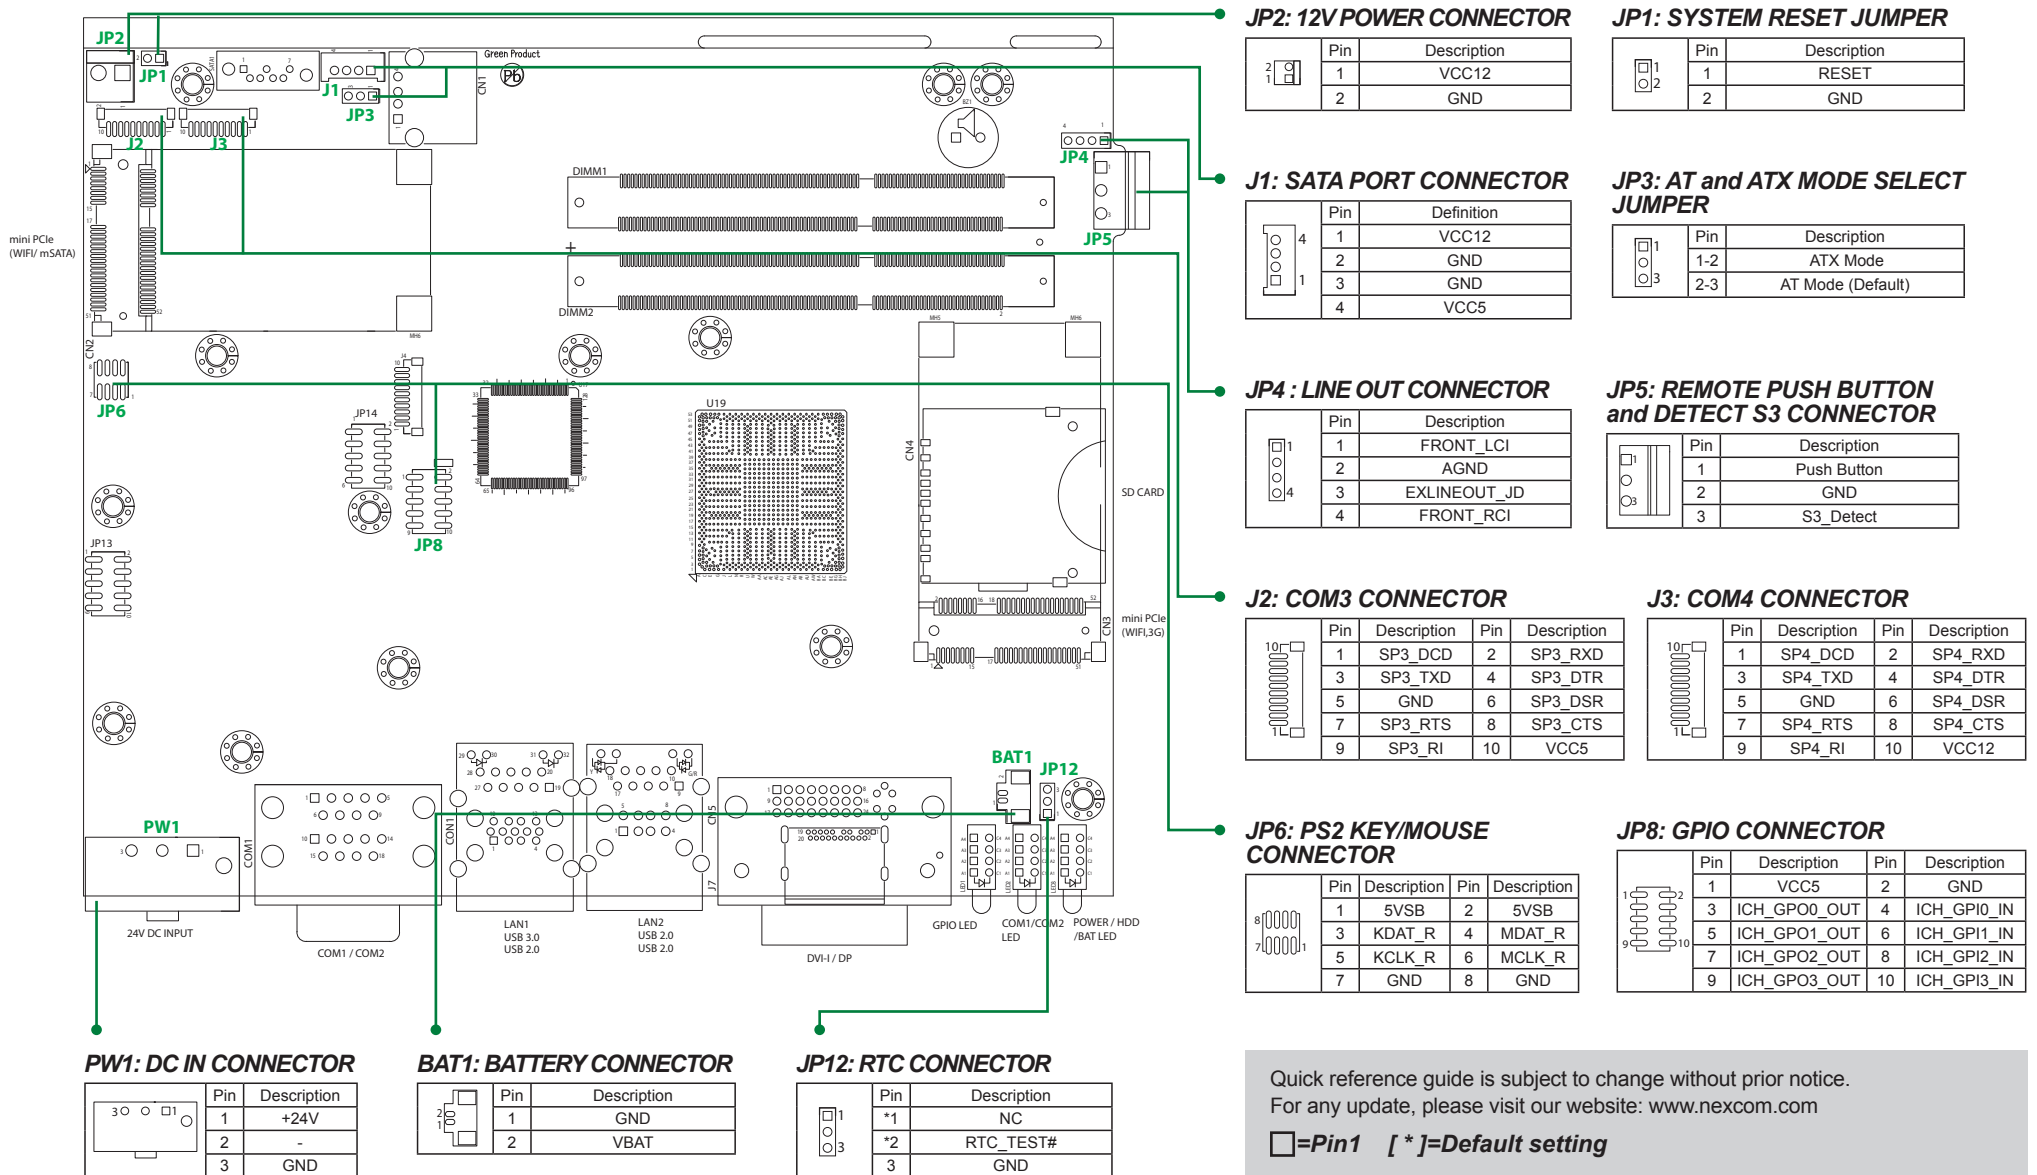

NIFE200 Quick Reference Guide

Ver A. (P/N: 60177A0464X00)

Quick reference guide is subject to change without prior notice.
 For any update, please visit our website: www.nexcom.com
 □ = Pin1 [*] = Default setting