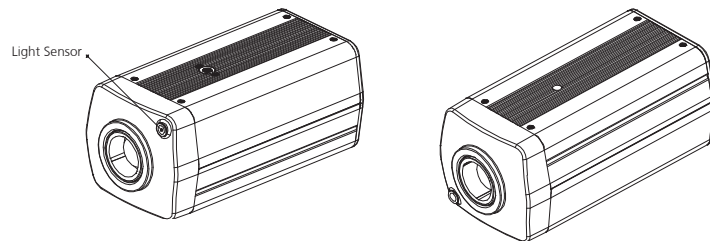

Quick Installation Guide

Ver.A (P/N: 60177A0338X00)

Accessories

Quick guide

Physical Descriptions & D/I/O Pinout Assignment

Web Browser (Internet Explorer)

1. Locate and open the Internet Explorer (IE) shortcut on the desktop.
2. In the address bar, type 192.168.1.168 (default IP address of the camera) and then press the Enter button.
3. You will be prompted with a pop-up window asking for login information, type in "admin" (default login name) and "9999" (default password)