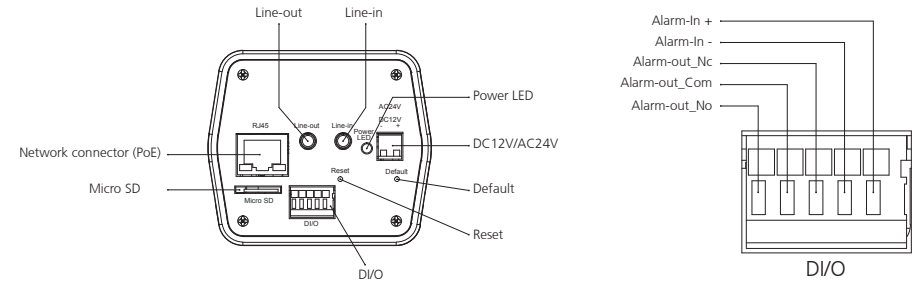

Quick Installation Guide

Ver.A (P/N: 60177A0338X00)

Accessories

Quick guide

Physical Descriptions & D/I/O Pinout Assignment

Web Browser (Internet Explorer)

1. Locate and open the Internet Explorer (IE) shortcut on the desktop.
2. In the address bar, type 192.168.1.168 (default IP address of the camera) and then press the Enter button.
3. You will be prompted with a pop-up window asking for login information, type in "admin" (default login name) and "9999" (default password)